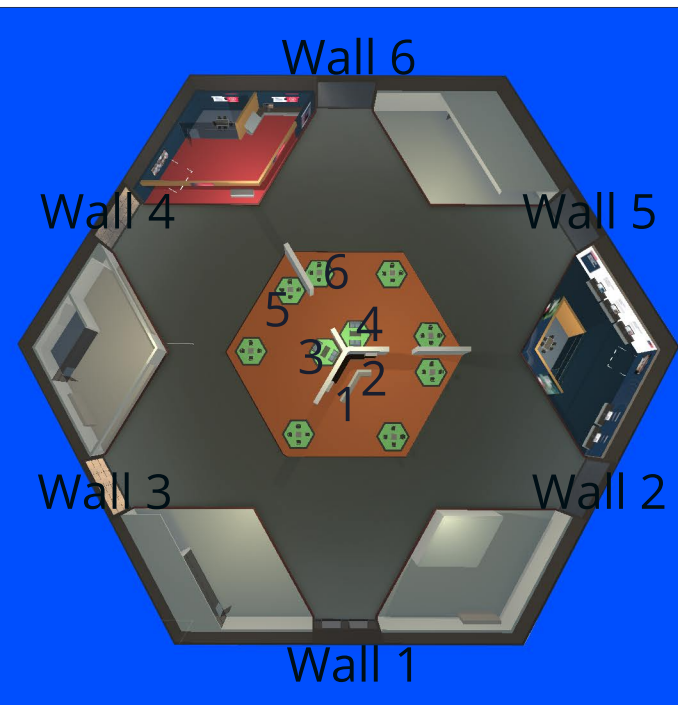

Exhibition Hall bar

Graphic Specifications

Graphics Number

Code

Size in pixels

Image 1	CA3W01	1314 x 720
Image 2	CA3W02	864 x 720
Image 3	CA3W03	1350 x 720
Image 4	CA3W04	900 x 720
Image 5	CA3W05	1170 x 720
Image 6	CA3W06	1170 x 720

Organizer to choose either a bar area or Video On Demand

Slidecrew BV
Kwaklaan 11
NL-2291 AT Wateringen
The Netherlands

Phone: +31 (0) 174-730 969
Email: info@slidefair.com
Website: www.slidefair.com