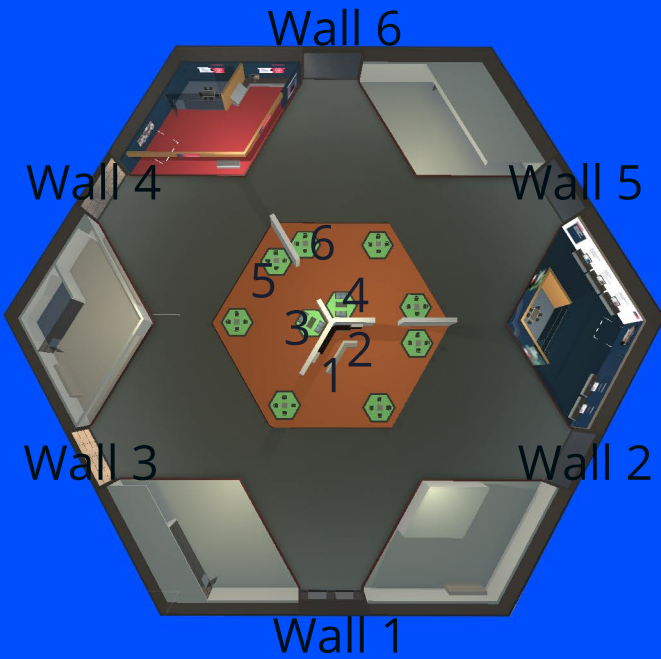

Exhibition Hall bar

Graphic Specifications

Graphics Number

Code

Size in pixels

Image 1	CA3W01	1314 x 720
Image 2	CA3W02	864 x 720
Image 3	CA3W03	1350 x 720
Image 4	CA3W04	900 x 720
Image 5	CA3W05	1170 x 720
Image 6	CA3W06	1170 x 720

Organizer to choose either a bar area or Video On Demand

Slidecrew BV
Kwaklaan 11
NL-2291 AT Wateringen
The Netherlands

Phone: +31 (0) 174-730 969
Email: info@slidefair.com
Website: www.slidefair.com